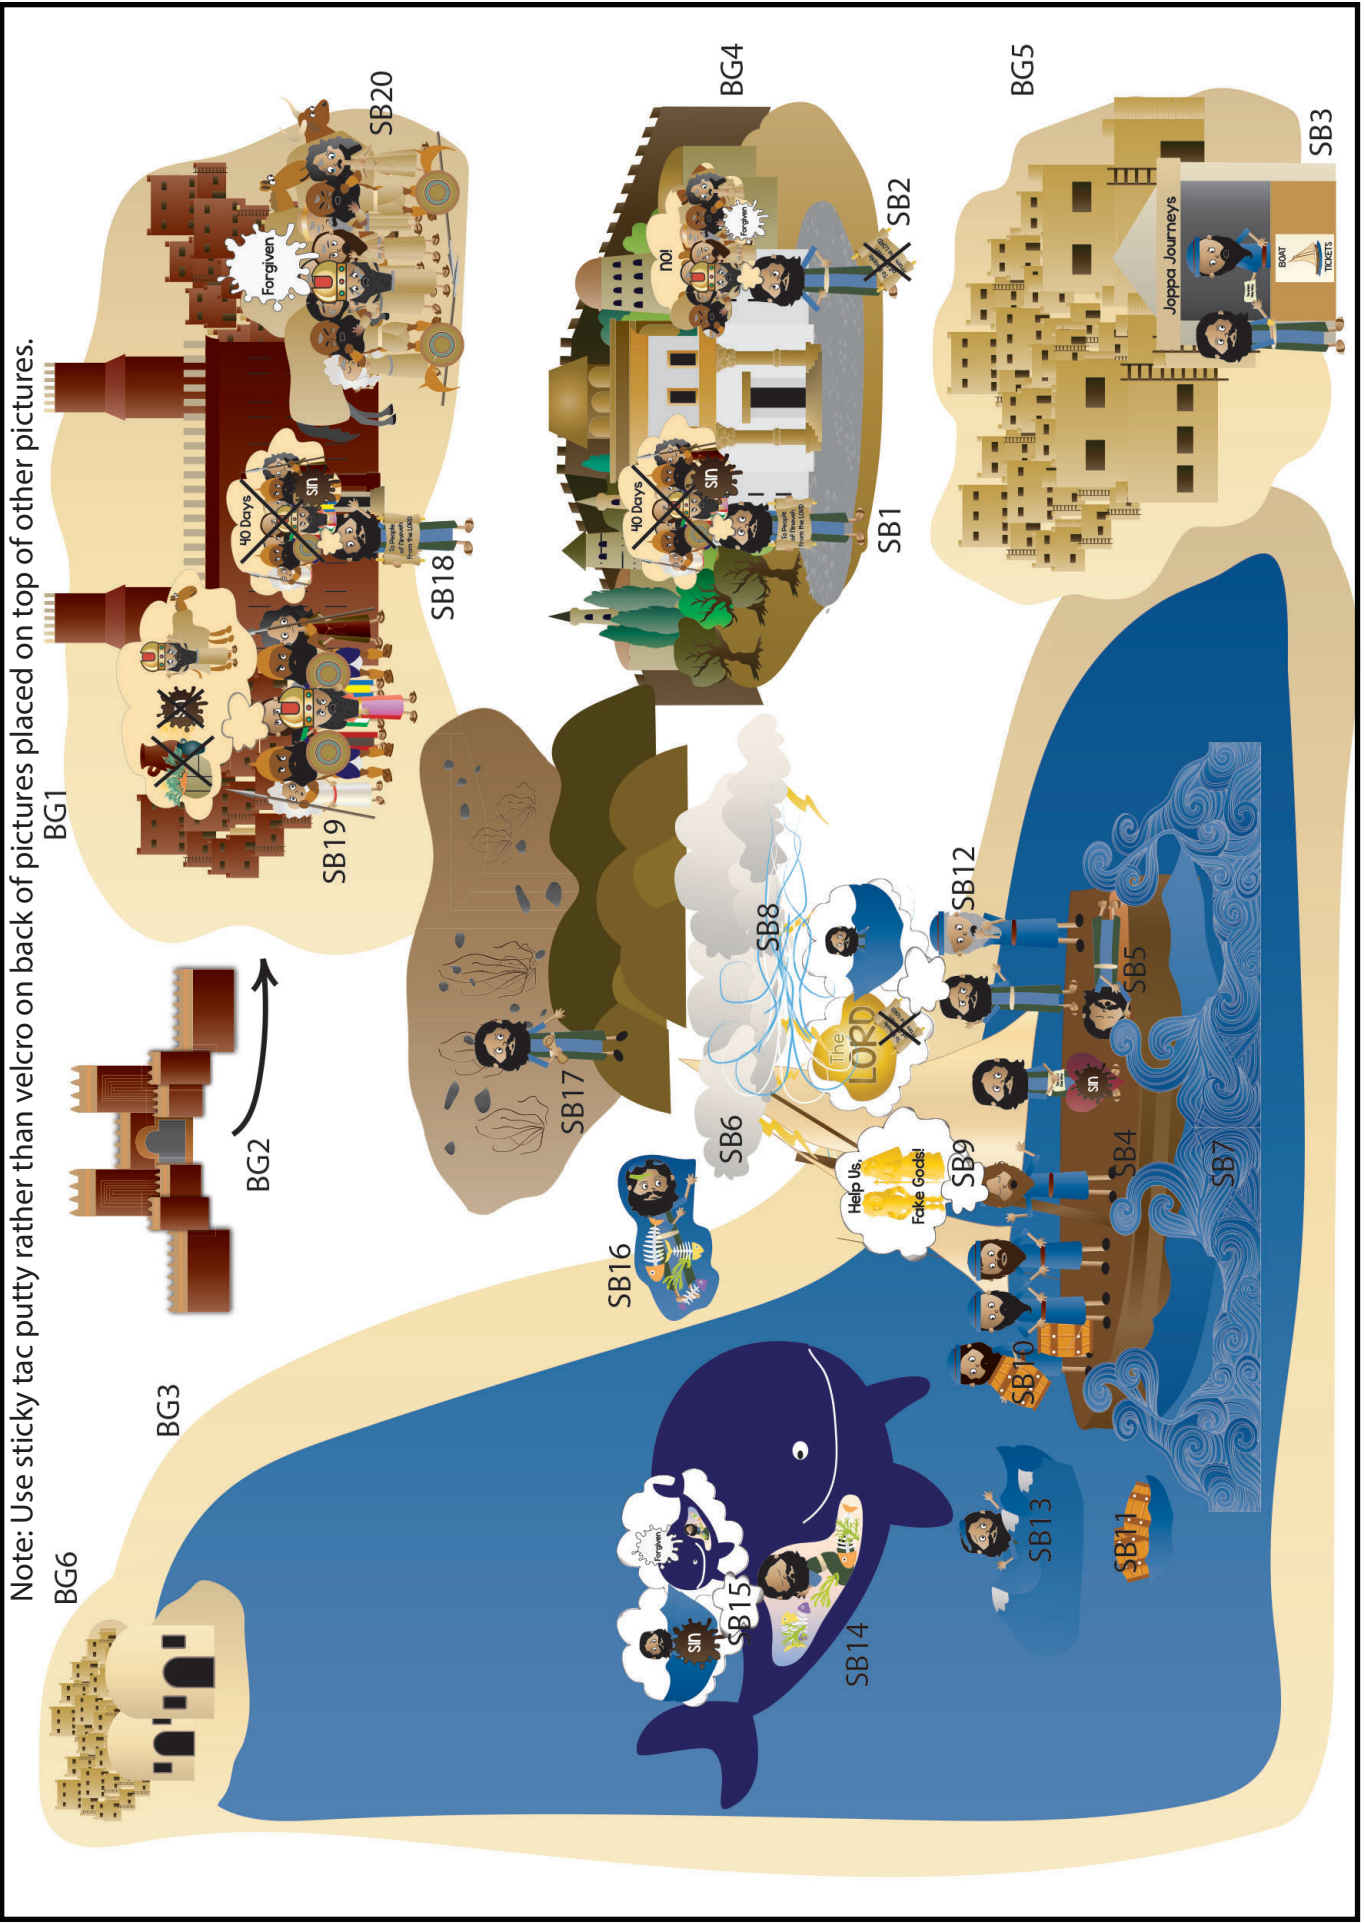

SB16 Jonah Spit Out on Shore

SB4 Jonah on Board Ship Headed to Tarshish; Hate in His Heart

SB17 Jonah Crosses Hills and Wilderness to Nineveh

SB5 Jonah Goes to Sleep

SB18 Jonah Tells the LORD's Message to People of Nineveh

SB10 Sailors Throw Cargo Off Ship

SB11 Cargo Floating in Sea

SB12 Jonah Tells Sailors to Throw Him Overboard to End Storm

SB13 Jonah Thrown Overboard

Note: Use sticky tac putty rather than velcro on back of pictures placed on top of other pictures.

SB13 Jonah Thrown
Overboard
DDD 14.3 Story

SB14 Jonah Swallowed
by Fish, Pt 1 of 2
DDD 14.3 Story

SB14 Jonah Swallowed
by Fish, Pt 2 of 2
DDD 14.3 Story

SB17 Jonah Crosses Hills and
Wilderness to Nineveh, Pt 1 of 2
DDD 14.3 Story

SB17 Jonah Crosses Hills and
Wilderness to Nineveh, Pt 2 of 2
DDD 14.3 Story

SB20 King and People Repent in
Sackcloth and Ashes (and Animals);
the LORD Forgives Them
DDD 14.3 Story