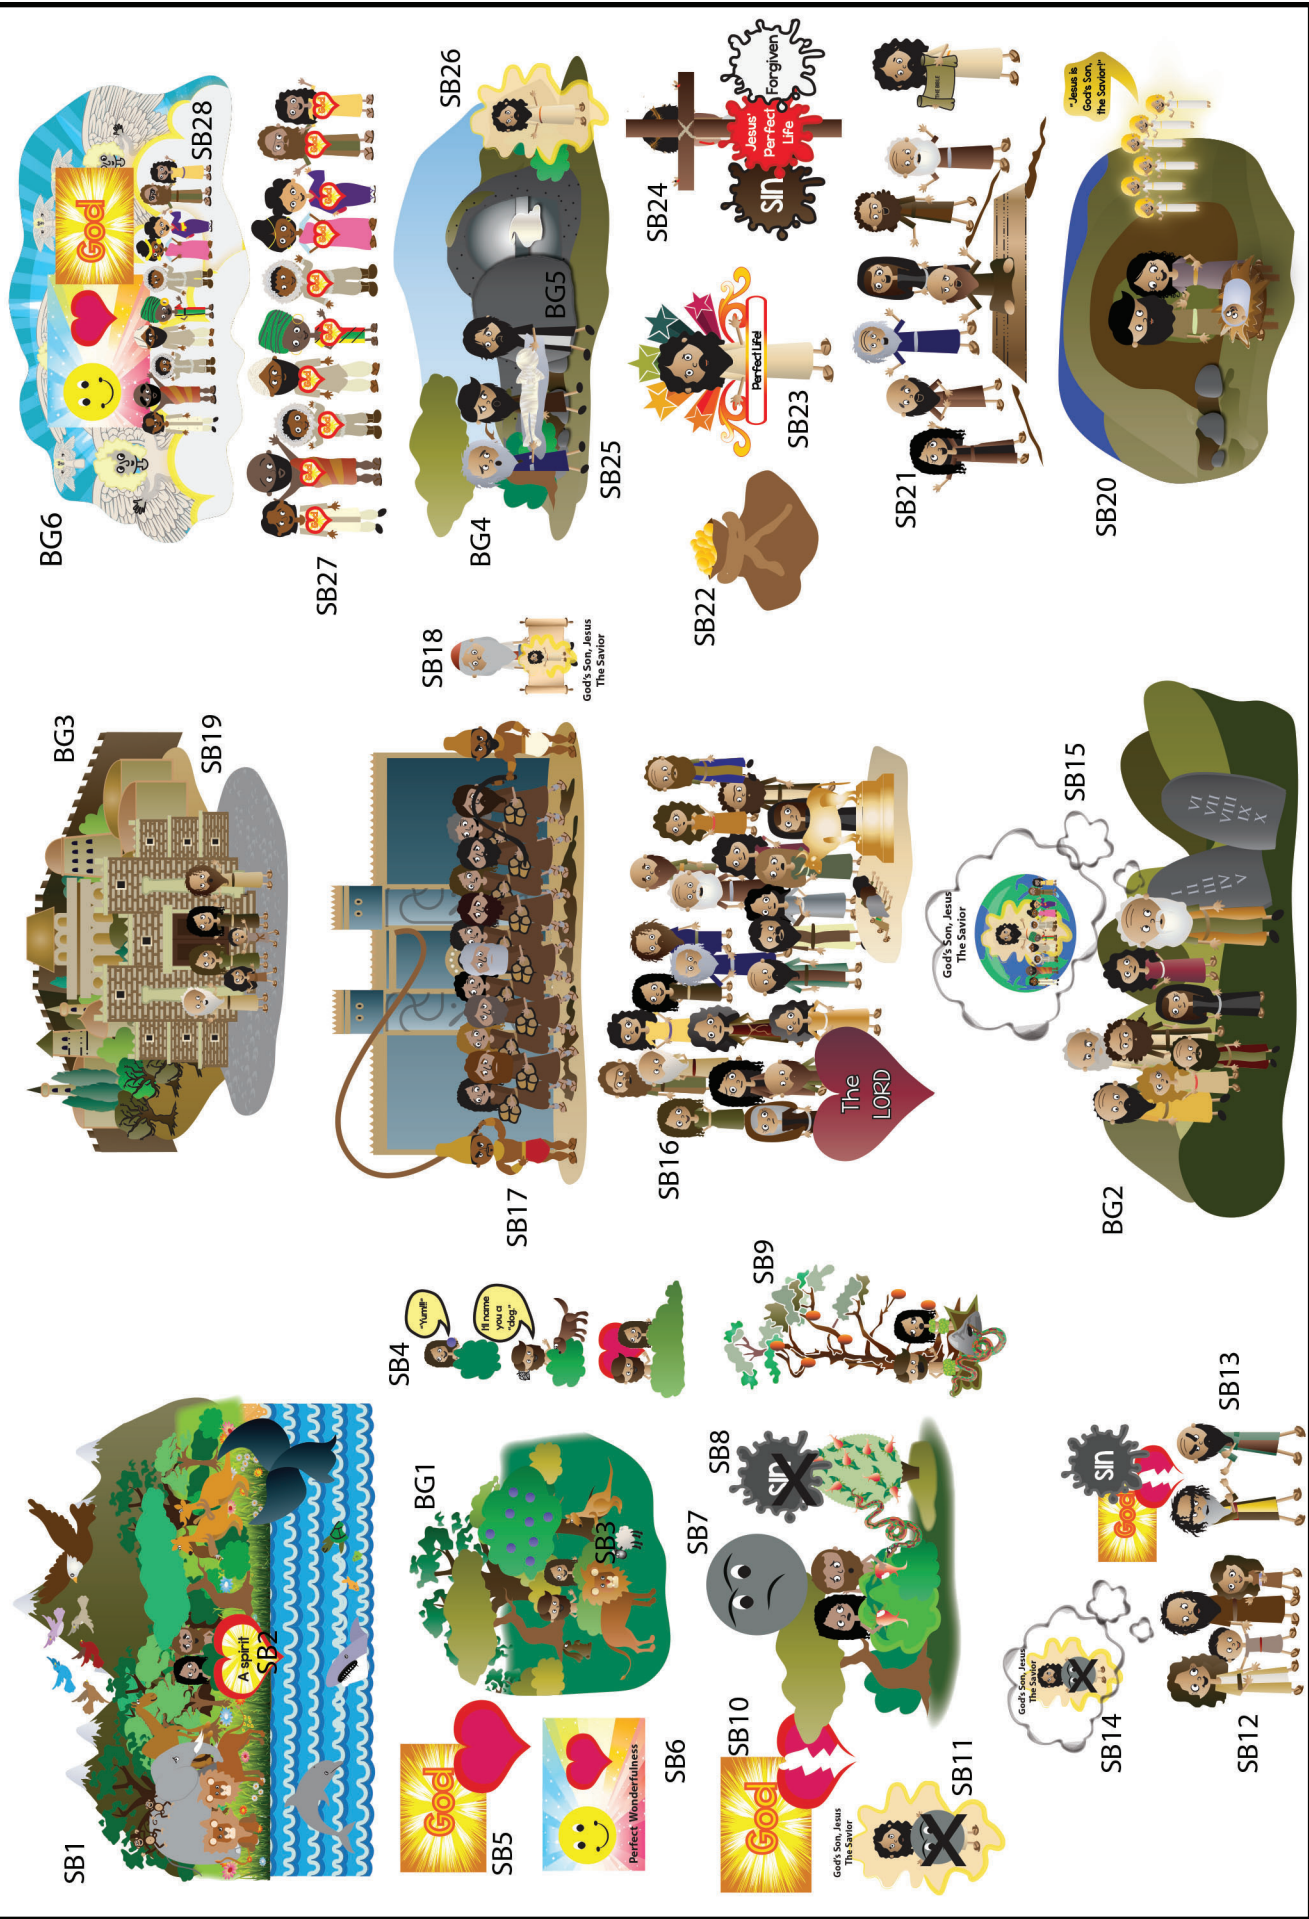

Big Question 3, Bible Truth 3 Storyboard Background Pictures Key (BG)

Put these pictures in place on your storyboard BEFORE you tell your story.

BG1 The Garden of Eden

BG2 Promised Land

BG3 Jerusalem

BG4 The Garden Tomb

SB27 The Risen Jesus

SB28 The Holy Spirit in God's People

SB29 God's People in Heaven

Note: Use sticky tac putty rather than velcro on back of pictures placed on top of other pictures.

NOTE:

Some of the larger images are assembled from two or more pages. You can make these easier to fold by leaving a small gap in the lamination between the pieces. This allows you to fold the image along the gap.

SB17 Abraham's Family Sometimes
Obeys and Sometimes Disobeys
pt 2 of 2 DDD 3.3 Story
Laminate Pieces Together

SB18 God's People Are Sent Away
DDD 3.3 Story

SB7 Satan Tempting Adam and Eve
DDD 3.3 Story

SB8 God Hates Sin
DDD 3.3 Story

SB15 Abraham's Family
DDD 3.3 Story

SB26 Men Take Jesus to Be Buried
DDD 3.3 Story

SB28 The Holy Spirit in God's People
DDD 3.3 Story

SB22 Jesus Teaching about God and
Doing Amazing Things
DDD 3.3 Story

SB29 God's People in Heaven
DDD 3.3 Story